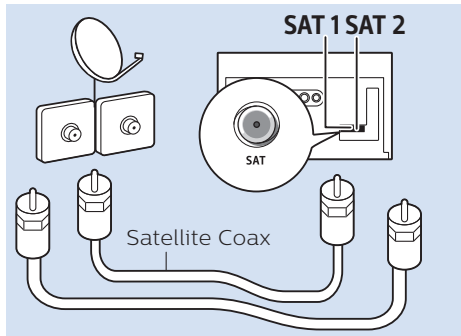

10

11

12

13

14

15

VESA (x, y)
55" (139 cm) 300x300 mm M6
65" (164 cm) 300x300 mm M6

Home Theatre System - HDMI ARC