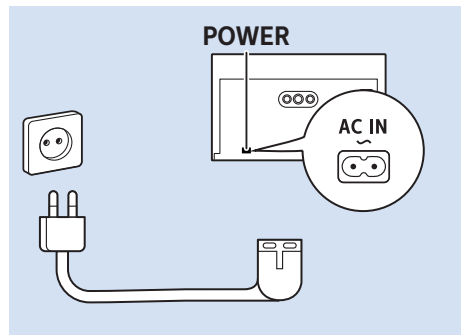

10

11

12

13

14

15

VESA (x, y)
55" (139 cm) 300x300 mm M6
65" (164 cm) 300x300 mm M6

Home Theatre System - HDMI ARC