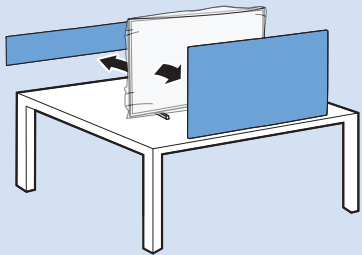

10

11

12

13

14

15

VESA (x, y)
55" (139 cm) 300x300 mm M6
65" (164 cm) 300x300 mm M6

Home Theatre System - HDMI ARC