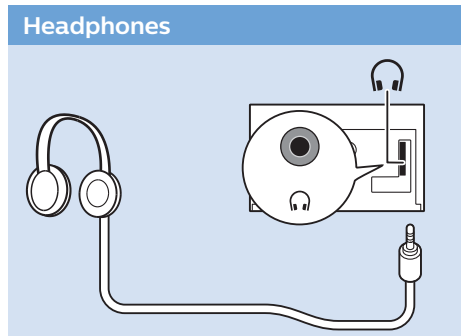

10

11

12

13

14

15

VESA (x, y)
55" (139 cm) 300x300 mm M6
65" (164 cm) 300x300 mm M6

Home Theatre System - HDMI ARC