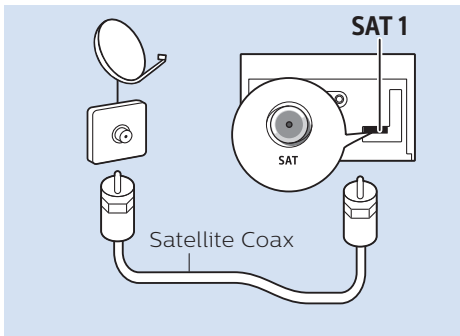

10

11

12

13

14

15

VESA (x, y)
55" (139 cm) 300x300 mm M6
65" (164 cm) 300x300 mm M6

Home Theatre System - HDMI ARC