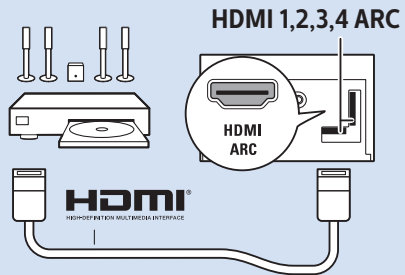

10

11

12

13

14

15

VESA (x, y)
55" (139 cm) 300x300 mm M6
65" (164 cm) 300x300 mm M6

Home Theatre System - HDMI ARC