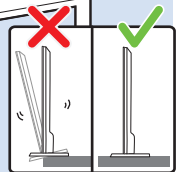

10

11

12

13

14

15

VESA (x, y)
55" (139 cm) 300x300 mm M6
65" (164 cm) 300x300 mm M6

Home Theatre System - HDMI ARC