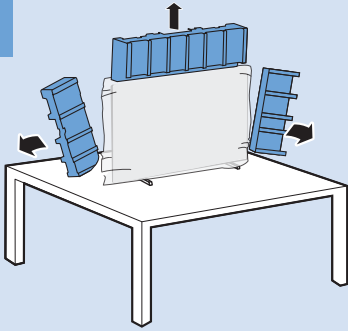

10

11

12

13

14

15

VESA (x, y)
55" (139 cm) 300x300 mm M6
65" (164 cm) 300x300 mm M6

Home Theatre System - HDMI ARC