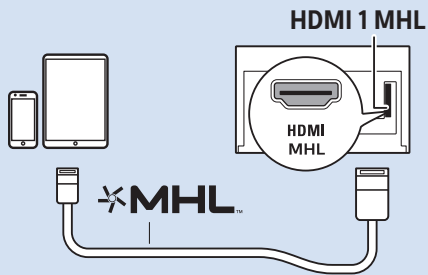

10

11

12

13

14

15

VESA (x, y)
55" (139 cm) 300x300 mm M6
65" (164 cm) 300x300 mm M6

Home Theatre System - HDMI ARC

Digital Audio System - OPTICAL

Computer - HDMI

MHL

Blu ray - HDMI

Multimedia Player (UHD Video source)

Video Player - YPbPr, L/R

USB Flash Drive

USB Hard Drive