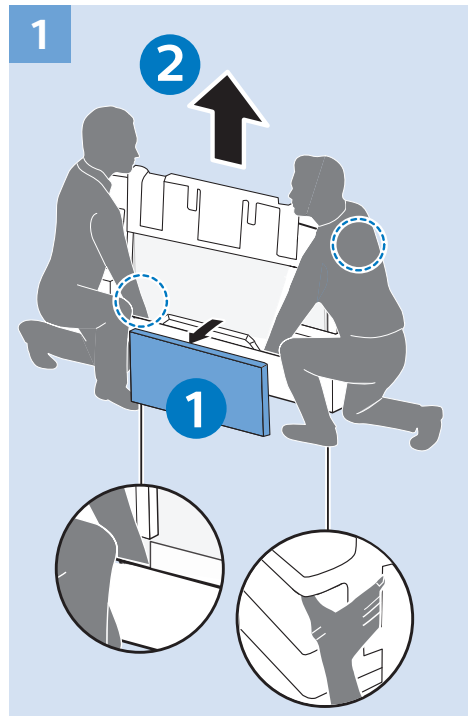

10

11

12

13

14

15

VESA (x, y)
55" (139 cm) 300x300 mm M6
65" (164 cm) 300x300 mm M6

Home Theatre System - HDMI ARC