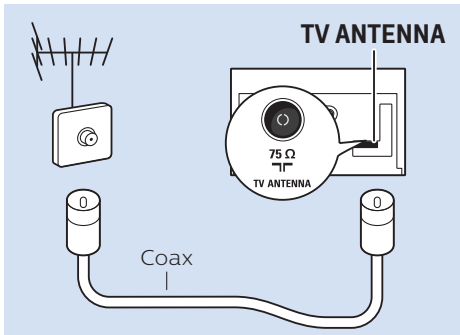

10

11

12

13

14

15

VESA (x, y)
55" (139 cm) 300x300 mm M6
65" (164 cm) 300x300 mm M6

Home Theatre System - HDMI ARC