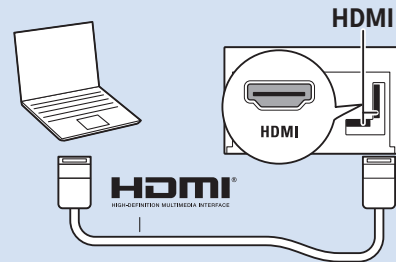

10

11

12

13

14

15

VESA (x, y)
55" (139 cm) 300x300 mm M6
65" (164 cm) 300x300 mm M6

Home Theatre System - HDMI ARC

Digital Audio System - OPTICAL

Computer - HDMI

MHL

Blu ray - HDMI

Multimedia Player (UHD Video source)

Video Player - YPbPr, L/R

USB Flash Drive

USB Hard Drive