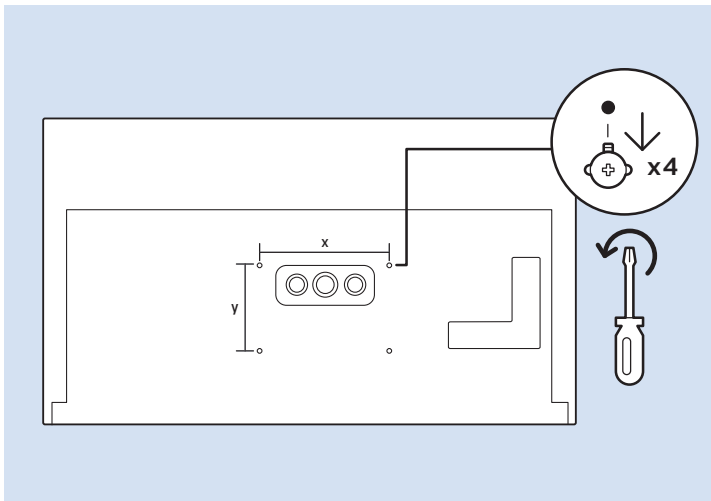

10

11

12

13

14

15

VESA (x, y)
55" (139 cm) 300x300 mm M6
65" (164 cm) 300x300 mm M6

Home Theatre System - HDMI ARC