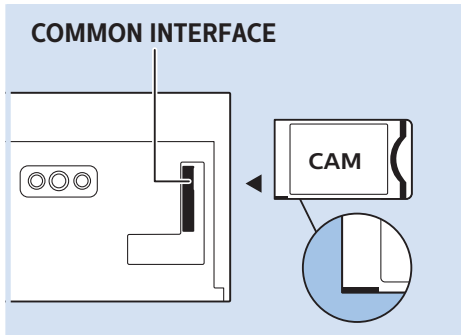

10

11

12

13

14

15

VESA (x, y)
55" (139 cm) 300x300 mm M6
65" (164 cm) 300x300 mm M6

Home Theatre System - HDMI ARC