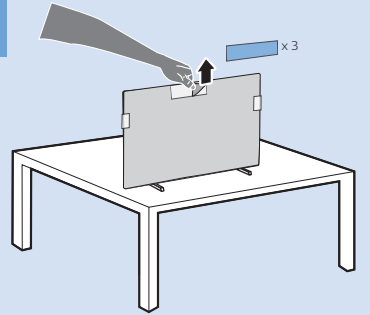

10

11

12

13

14

15

VESA (x, y)
55" (139 cm) 300x300 mm M6
65" (164 cm) 300x300 mm M6

Home Theatre System - HDMI ARC