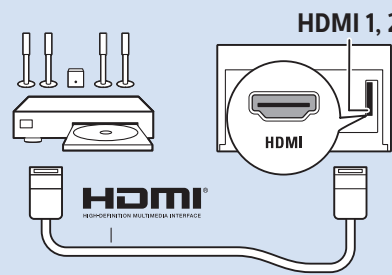

Digital Audio System - OPTICAL

Computer - HDMI

MHL

Blu ray - HDMI

Multimedia Player (UHD Video source)

Video Player - YPbPr, L/R

USB Flash Drive

USB Hard Drive