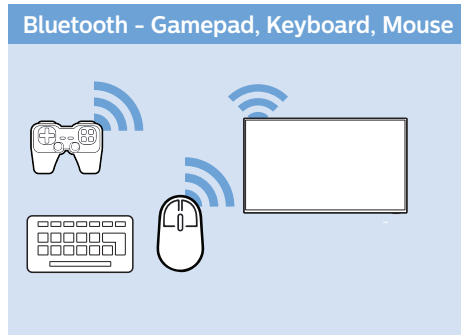

10

11

12

13

14

15

VESA (x, y)
55" (139 cm) 300x300 mm M6
65" (164 cm) 300x300 mm M6

Home Theatre System - HDMI ARC

Digital Audio System - OPTICAL

Computer - HDMI

MHL

Blu ray - HDMI

Multimedia Player (UHD Video source)

Video Player - YPbPr, L/R

USB Flash Drive

USB Hard Drive