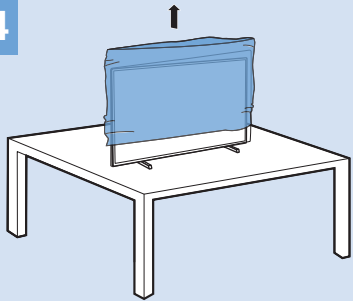

10

11

12

13

14

15

VESA (x, y)
55" (139 cm) 300x300 mm M6
65" (164 cm) 300x300 mm M6

Home Theatre System - HDMI ARC