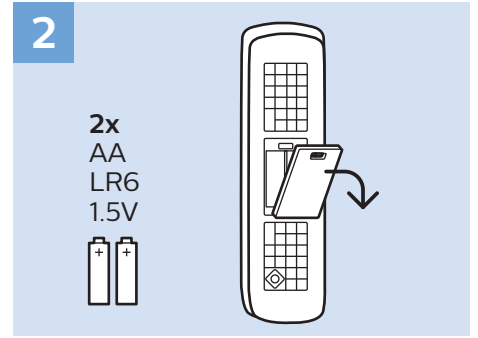

### Bluetooth - Gamepad, Keyboard, Mouse

VESA (x, y)

49" (123 cm) 200x200 mm M6

55" (139 cm) 300x200 mm M6

65" (164 cm) 400x300 mm M6

75" (189 cm) 600x400 mm M8

All registered and unregistered trademarks are property of their respective owners.  
Specifications are subject to change without notice.  
Philips and the Philips' shield emblem are trademarks of Koninklijke Philips N.V.  
and are used under license from Koninklijke Philips N.V.  
2018 © TP Vision Europe B.V. All rights reserved.