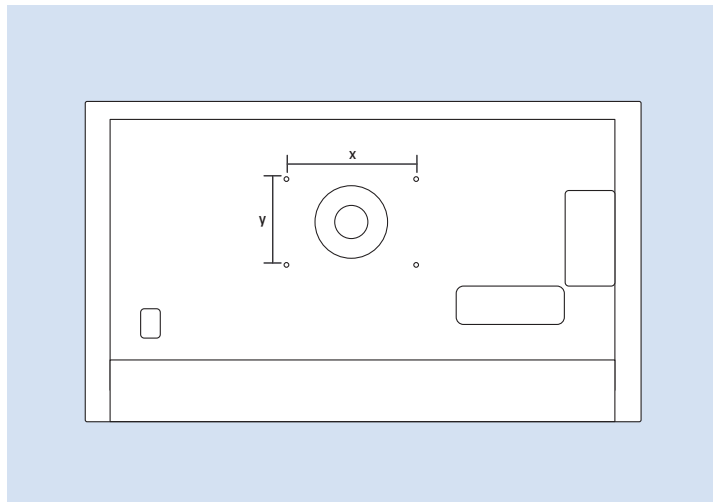

### Bluetooth - Gamepad, Keyboard, Mouse

VESA (x, y)

49" (123 cm) 200x200 mm M6

55" (139 cm) 300x200 mm M6

65" (164 cm) 400x300 mm M6

75" (189 cm) 600x400 mm M8

All registered and unregistered trademarks are property of their respective owners.  
Specifications are subject to change without notice.  
Philips and the Philips' shield emblem are trademarks of Koninklijke Philips N.V.  
and are used under license from Koninklijke Philips N.V.  
2018 © TP Vision Europe B.V. All rights reserved.