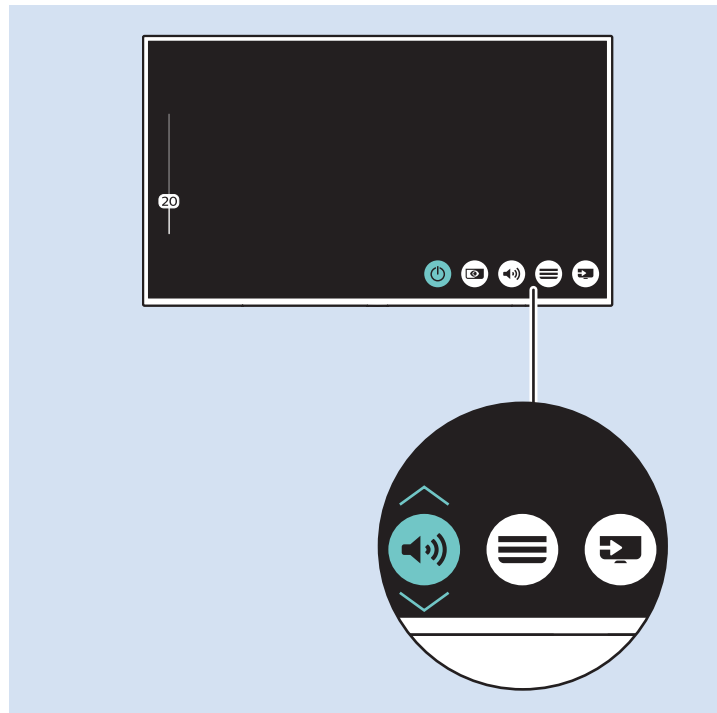

### Bluetooth - Gamepad, Keyboard, Mouse

VESA (x, y)

49" (123 cm) 200x200 mm M6

55" (139 cm) 300x200 mm M6

65" (164 cm) 400x300 mm M6

75" (189 cm) 600x400 mm M8

All registered and unregistered trademarks are property of their respective owners.  
Specifications are subject to change without notice.  
Philips and the Philips' shield emblem are trademarks of Koninklijke Philips N.V.  
and are used under license from Koninklijke Philips N.V.  
2018 © TP Vision Europe B.V. All rights reserved.