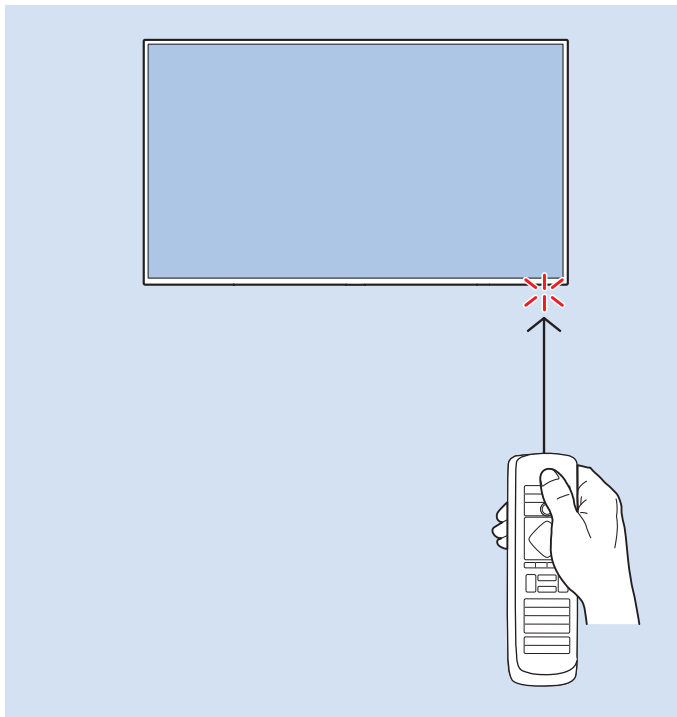

### Bluetooth - Gamepad, Keyboard, Mouse

VESA (x, y)

49" (123 cm) 200x200 mm M6

55" (139 cm) 300x200 mm M6

65" (164 cm) 400x300 mm M6

75" (189 cm) 600x400 mm M8

All registered and unregistered trademarks are property of their respective owners.  
Specifications are subject to change without notice.  
Philips and the Philips' shield emblem are trademarks of Koninklijke Philips N.V.  
and are used under license from Koninklijke Philips N.V.  
2018 © TP Vision Europe B.V. All rights reserved.