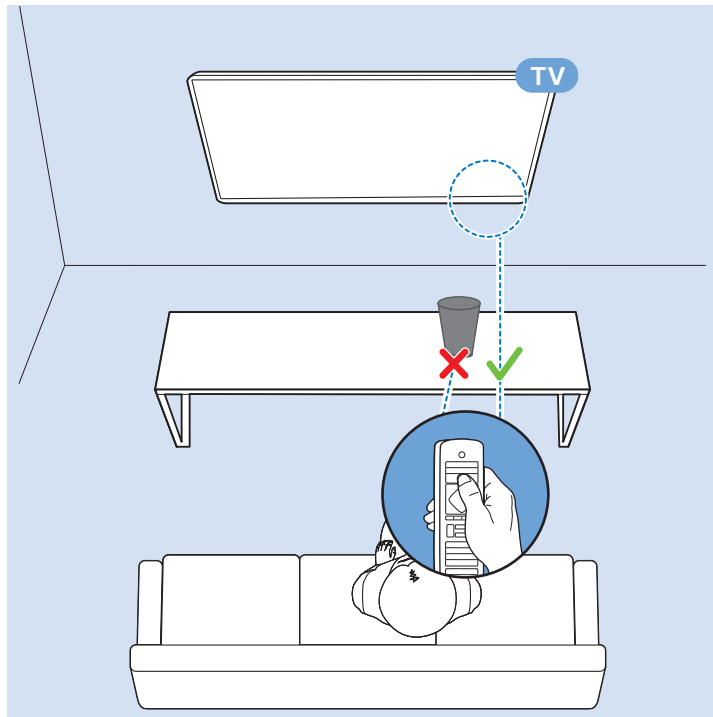

### Bluetooth - Gamepad, Keyboard, Mouse

VESA (x, y)

49" (123 cm) 200x200 mm M6

55" (139 cm) 300x200 mm M6

65" (164 cm) 400x300 mm M6

75" (189 cm) 600x400 mm M8

All registered and unregistered trademarks are property of their respective owners.  
Specifications are subject to change without notice.  
Philips and the Philips' shield emblem are trademarks of Koninklijke Philips N.V.  
and are used under license from Koninklijke Philips N.V.  
2018 © TP Vision Europe B.V. All rights reserved.