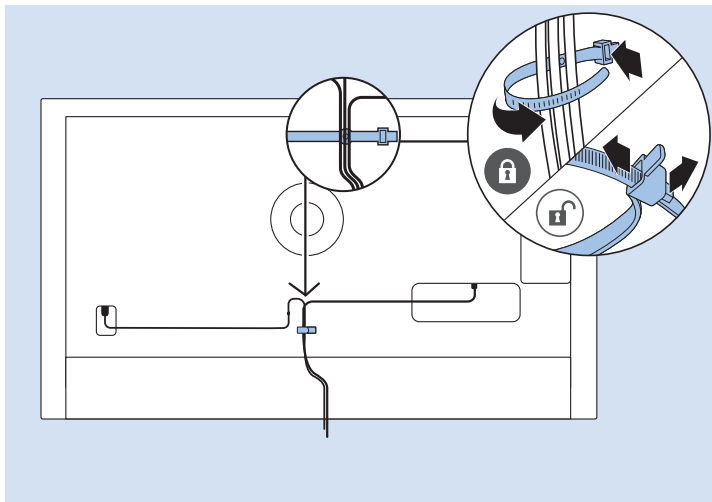

### Bluetooth - Gamepad, Keyboard, Mouse

VESA (x, y)

49" (123 cm) 200x200 mm M6

55" (139 cm) 300x200 mm M6

65" (164 cm) 400x300 mm M6

75" (189 cm) 600x400 mm M8

All registered and unregistered trademarks are property of their respective owners.  
Specifications are subject to change without notice.  
Philips and the Philips' shield emblem are trademarks of Koninklijke Philips N.V.  
and are used under license from Koninklijke Philips N.V.  
2018 © TP Vision Europe B.V. All rights reserved.