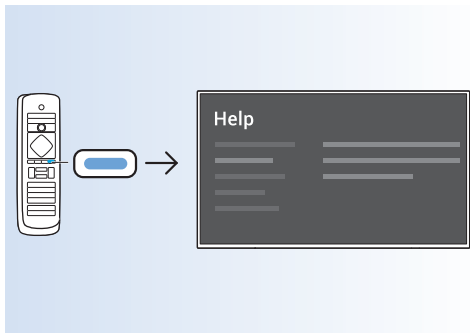

### Bluetooth - Gamepad, Keyboard, Mouse

VESA (x, y)

49" (123 cm) 200x200 mm M6

55" (139 cm) 300x200 mm M6

65" (164 cm) 400x300 mm M6

75" (189 cm) 600x400 mm M8

All registered and unregistered trademarks are property of their respective owners.  
Specifications are subject to change without notice.  
Philips and the Philips' shield emblem are trademarks of Koninklijke Philips N.V.  
and are used under license from Koninklijke Philips N.V.  
2018 © TP Vision Europe B.V. All rights reserved.