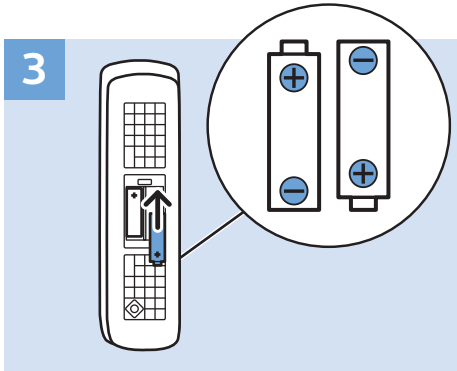

### Bluetooth - Gamepad, Keyboard, Mouse

VESA (x, y)

49" (123 cm) 200x200 mm M6

55" (139 cm) 300x200 mm M6

65" (164 cm) 400x300 mm M6

75" (189 cm) 600x400 mm M8

All registered and unregistered trademarks are property of their respective owners.  
Specifications are subject to change without notice.  
Philips and the Philips' shield emblem are trademarks of Koninklijke Philips N.V.  
and are used under license from Koninklijke Philips N.V.  
2018 © TP Vision Europe B.V. All rights reserved.