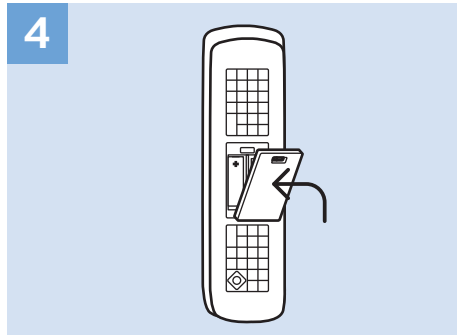

### Bluetooth - Gamepad, Keyboard, Mouse

VESA (x, y)

49" (123 cm) 200x200 mm M6

55" (139 cm) 300x200 mm M6

65" (164 cm) 400x300 mm M6

75" (189 cm) 600x400 mm M8

All registered and unregistered trademarks are property of their respective owners.  
Specifications are subject to change without notice.  
Philips and the Philips' shield emblem are trademarks of Koninklijke Philips N.V.  
and are used under license from Koninklijke Philips N.V.  
2018 © TP Vision Europe B.V. All rights reserved.