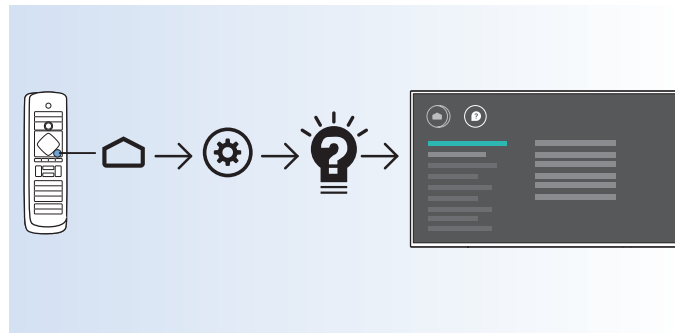

### Bluetooth - Gamepad, Keyboard, Mouse

VESA (x, y)

49" (123 cm) 200x200 mm M6

55" (139 cm) 300x200 mm M6

65" (164 cm) 400x300 mm M6

75" (189 cm) 600x400 mm M8

All registered and unregistered trademarks are property of their respective owners.  
Specifications are subject to change without notice.  
Philips and the Philips' shield emblem are trademarks of Koninklijke Philips N.V.  
and are used under license from Koninklijke Philips N.V.  
2018 © TP Vision Europe B.V. All rights reserved.