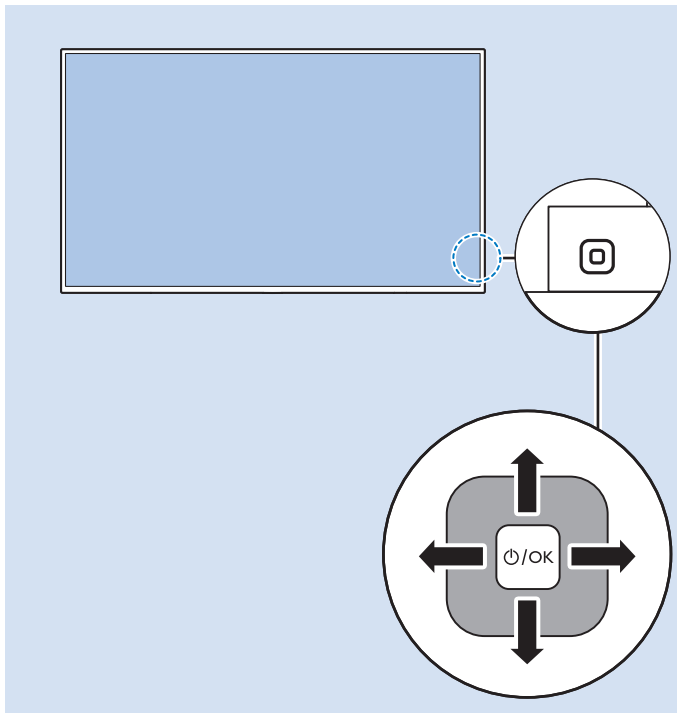

### Bluetooth - Gamepad, Keyboard, Mouse

VESA (x, y)

49" (123 cm) 200x200 mm M6

55" (139 cm) 300x200 mm M6

65" (164 cm) 400x300 mm M6

75" (189 cm) 600x400 mm M8

All registered and unregistered trademarks are property of their respective owners.  
Specifications are subject to change without notice.  
Philips and the Philips' shield emblem are trademarks of Koninklijke Philips N.V.  
and are used under license from Koninklijke Philips N.V.  
2018 © TP Vision Europe B.V. All rights reserved.