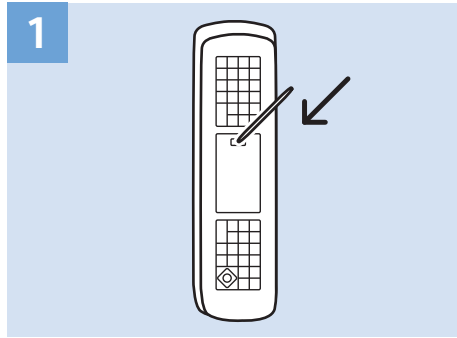

### Bluetooth - Gamepad, Keyboard, Mouse

VESA (x, y)

49" (123 cm) 200x200 mm M6

55" (139 cm) 300x200 mm M6

65" (164 cm) 400x300 mm M6

75" (189 cm) 600x400 mm M8

All registered and unregistered trademarks are property of their respective owners.  
Specifications are subject to change without notice.  
Philips and the Philips' shield emblem are trademarks of Koninklijke Philips N.V.  
and are used under license from Koninklijke Philips N.V.  
2018 © TP Vision Europe B.V. All rights reserved.