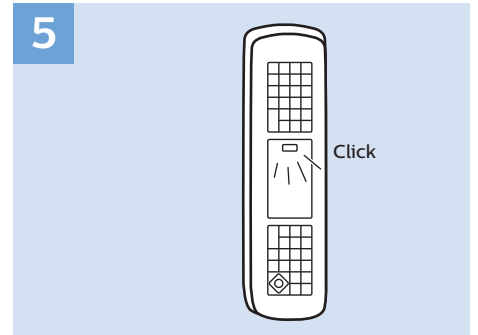

### Bluetooth - Gamepad, Keyboard, Mouse

VESA (x, y)

49" (123 cm) 200x200 mm M6

55" (139 cm) 300x200 mm M6

65" (164 cm) 400x300 mm M6

75" (189 cm) 600x400 mm M8

All registered and unregistered trademarks are property of their respective owners.  
Specifications are subject to change without notice.  
Philips and the Philips' shield emblem are trademarks of Koninklijke Philips N.V.  
and are used under license from Koninklijke Philips N.V.  
2018 © TP Vision Europe B.V. All rights reserved.