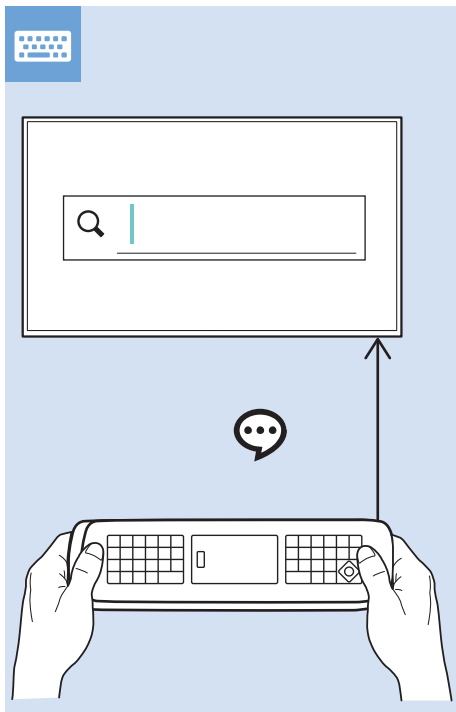

### Bluetooth - Gamepad, Keyboard, Mouse

VESA (x, y)

49" (123 cm) 200x200 mm M6

55" (139 cm) 300x200 mm M6

65" (164 cm) 400x300 mm M6

75" (189 cm) 600x400 mm M8

All registered and unregistered trademarks are property of their respective owners.  
Specifications are subject to change without notice.  
Philips and the Philips' shield emblem are trademarks of Koninklijke Philips N.V.  
and are used under license from Koninklijke Philips N.V.  
2018 © TP Vision Europe B.V. All rights reserved.