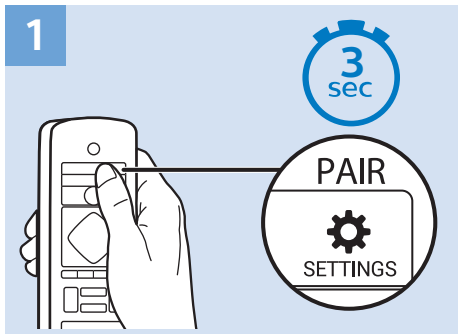

### Bluetooth - Gamepad, Keyboard, Mouse

VESA (x, y)

49" (123 cm) 200x200 mm M6

55" (139 cm) 300x200 mm M6

65" (164 cm) 400x300 mm M6

75" (189 cm) 600x400 mm M8

All registered and unregistered trademarks are property of their respective owners.  
Specifications are subject to change without notice.  
Philips and the Philips' shield emblem are trademarks of Koninklijke Philips N.V.  
and are used under license from Koninklijke Philips N.V.  
2018 © TP Vision Europe B.V. All rights reserved.