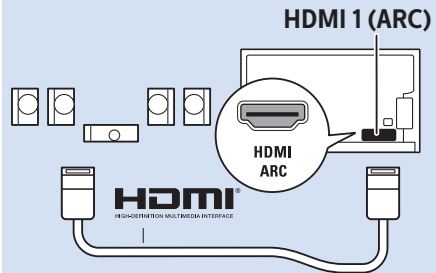

65"

[www.philips.com/connectivityguide](http://www.philips.com/connectivityguide)

### Digital Audio System - HDMI ARC