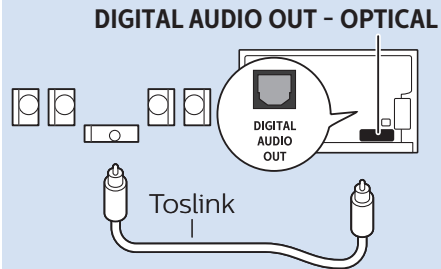

Digital Audio System - OPTICAL