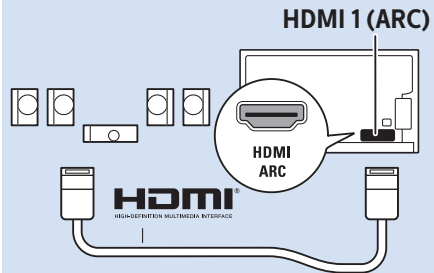

65"

5

65"

[www.philips.com/connectivityguide](http://www.philips.com/connectivityguide)

## Home Theatre System - HDMI ARC