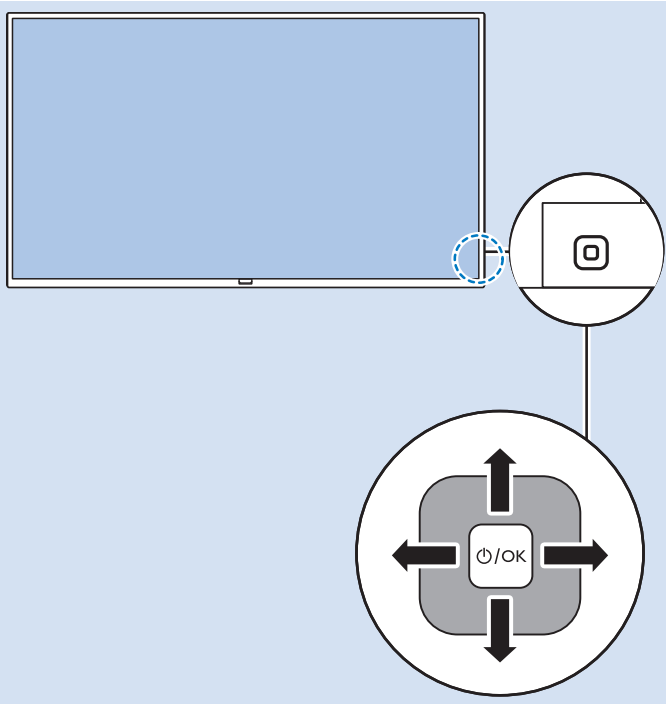

Computer - HDMI

USB Flash Drive

USB Hard Drive

Headphones

Network - Wired (Freeview)

32"/43"

50"

VESA (x, y)

32" (80 cm) 100 mm M6

43" (108 cm) 200x100 mm M6

50" (126 cm) 200x200 mm M6

32"

43"

All registered and unregistered trademarks are property of their respective owners.
Specifications are subject to change without notice.
Philips and the Philips' shield emblem are trademarks of Koninklijke Philips N.V.
and are used under license from Koninklijke Philips N.V.
2018 © TP Vision Europe B.V. All rights reserved.