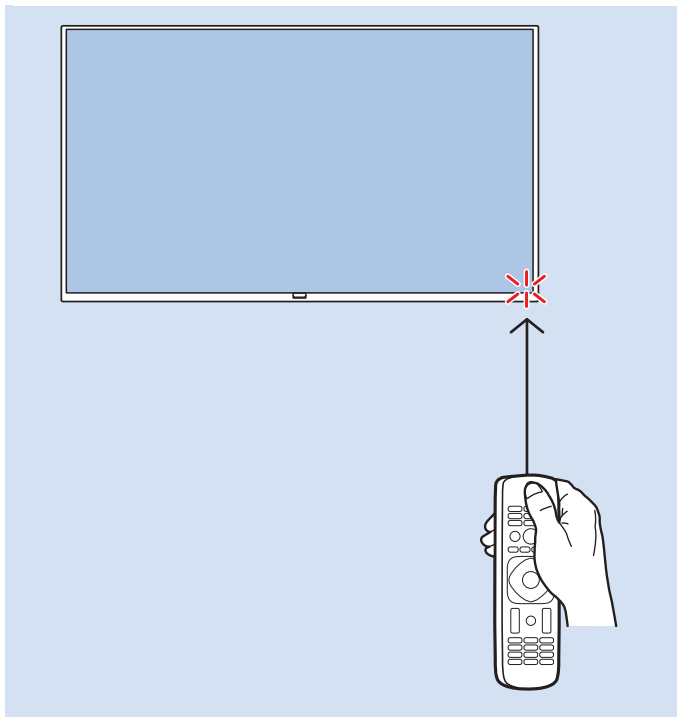

Computer - HDMI

USB Flash Drive

USB Hard Drive

Headphones

Network - Wired (Freeview)

32"/43"

50"

VESA (x, y)

32" (80 cm) 100 mm M6

43" (108 cm) 200x100 mm M6

50" (126 cm) 200x200 mm M6

32"

43"

All registered and unregistered trademarks are property of their respective owners.
Specifications are subject to change without notice.
Philips and the Philips' shield emblem are trademarks of Koninklijke Philips N.V.
and are used under license from Koninklijke Philips N.V.
2018 © TP Vision Europe B.V. All rights reserved.