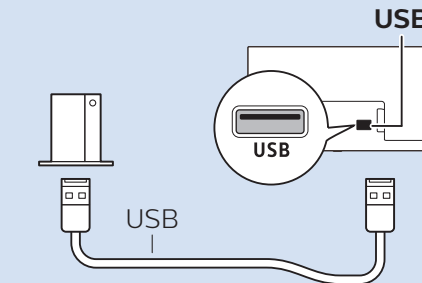

עברית קראו את הוראות הבטיחות

32"/43"

32"/43"

Digital Audio System - HDMI ARC

Digital Audio System - OPTICAL

Blu-ray - HDMI

Computer - HDMI

USB Flash Drive

USB Hard Drive

Headphones

Network - Wired (Freeview)

50"

50"

Digital Audio System - HDMI ARC

Digital Audio System - OPTICAL

Blu-ray - HDMI

Computer - HDMI

USB Flash Drive

USB Hard Drive

Headphones

Network - Wired (Freeview)

32"/43"

50"

VESA (x, y)