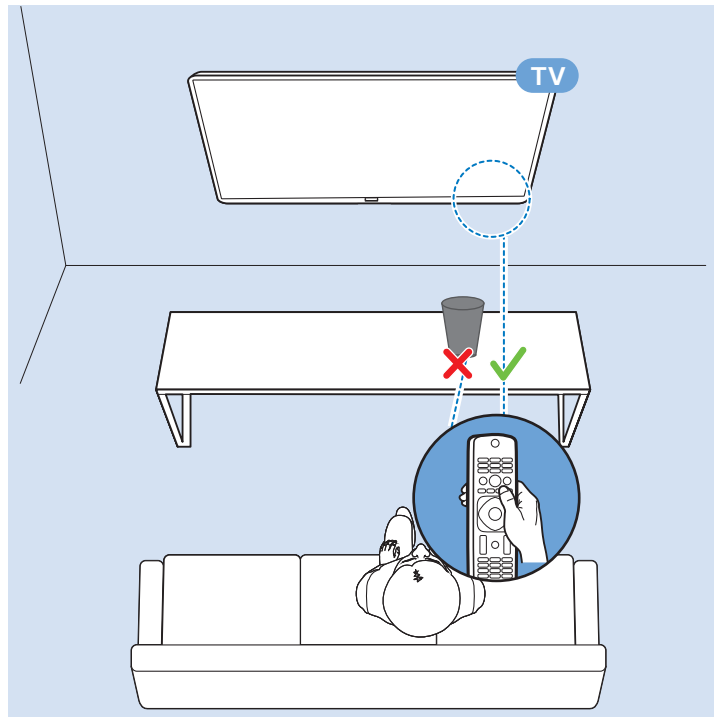

Computer - HDMI

USB Flash Drive

USB Hard Drive

Headphones

Network - Wired (Freeview)

32"/43"

50"

VESA (x, y)

32" (80 cm) 100 mm M6

43" (108 cm) 200x100 mm M6

50" (126 cm) 200x200 mm M6

32"

43"

All registered and unregistered trademarks are property of their respective owners.
Specifications are subject to change without notice.
Philips and the Philips' shield emblem are trademarks of Koninklijke Philips N.V.
and are used under license from Koninklijke Philips N.V.
2018 © TP Vision Europe B.V. All rights reserved.