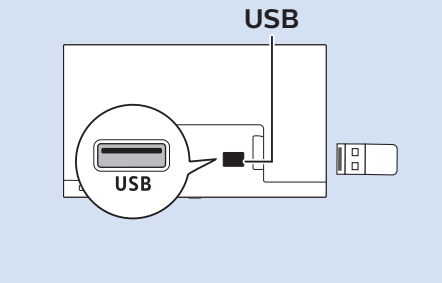

עברית קראו את הוראות הבטיחות

32"/43"

32"/43"

Digital Audio System - HDMI ARC

Digital Audio System - OPTICAL

Blu-ray - HDMI

Computer - HDMI

USB Flash Drive

USB Hard Drive

Headphones

Network - Wired (Freeview)

50"

50"

Digital Audio System - HDMI ARC

Digital Audio System - OPTICAL

Blu-ray - HDMI

Computer - HDMI

USB Flash Drive

USB Hard Drive

Headphones

Network - Wired (Freeview)

32"/43"

50"

VESA (x, y)