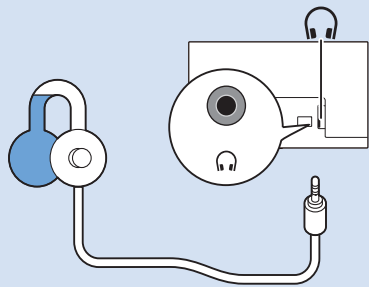

Computer - HDMI

USB Flash Drive

USB Hard Drive

Headphones

Network - Wired (Freeview)

32"/43"

50"

VESA (x, y)

32" (80 cm) 100 mm M6

43" (108 cm) 200x100 mm M6

50" (126 cm) 200x200 mm M6

32"

43"

All registered and unregistered trademarks are property of their respective owners.
Specifications are subject to change without notice.
Philips and the Philips' shield emblem are trademarks of Koninklijke Philips N.V.
and are used under license from Koninklijke Philips N.V.
2018 © TP Vision Europe B.V. All rights reserved.