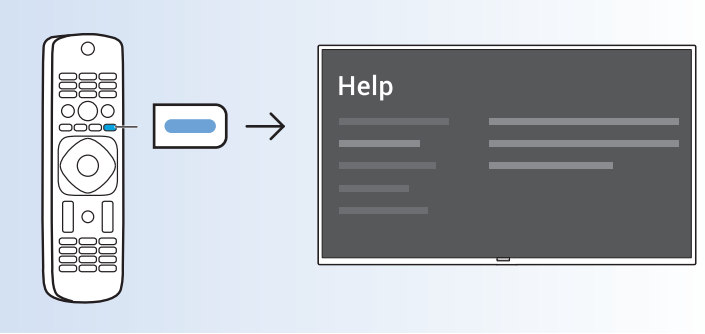

32" (80 cm) 100 mm M6

43" (108 cm) 200x100 mm M6

50" (126 cm) 200x200 mm M6

32"

43"

All registered and unregistered trademarks are property of their respective owners.
Specifications are subject to change without notice.
Philips and the Philips' shield emblem are trademarks of Koninklijke Philips N.V.
and are used under license from Koninklijke Philips N.V.
2018 © TP Vision Europe B.V. All rights reserved.