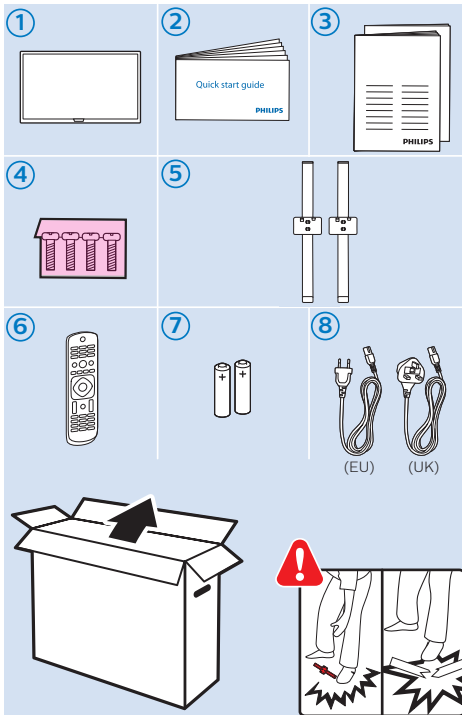

עברית קראו את הוראות הבטיחות

32"/43"

32"/43"

Digital Audio System - HDMI ARC

Digital Audio System - OPTICAL

Blu-ray - HDMI

Computer - HDMI

USB Flash Drive

USB Hard Drive

Headphones

Network - Wired (Freeview)

50"

50"

Digital Audio System - HDMI ARC

Digital Audio System - OPTICAL

Blu-ray - HDMI

Computer - HDMI

USB Flash Drive

USB Hard Drive

Headphones

Network - Wired (Freeview)

32"/43"

50"

VESA (x, y)