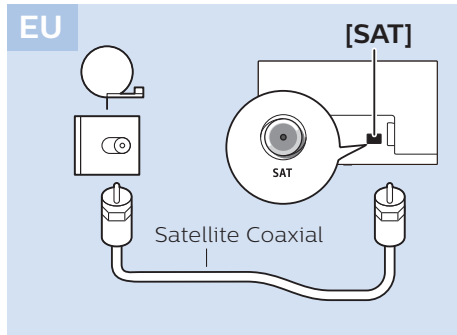

USB Hard Drive

Headphones

Network - Wired (Freeview)

50"

50"

Digital Audio System - HDMI ARC

Digital Audio System - OPTICAL

Blu-ray - HDMI