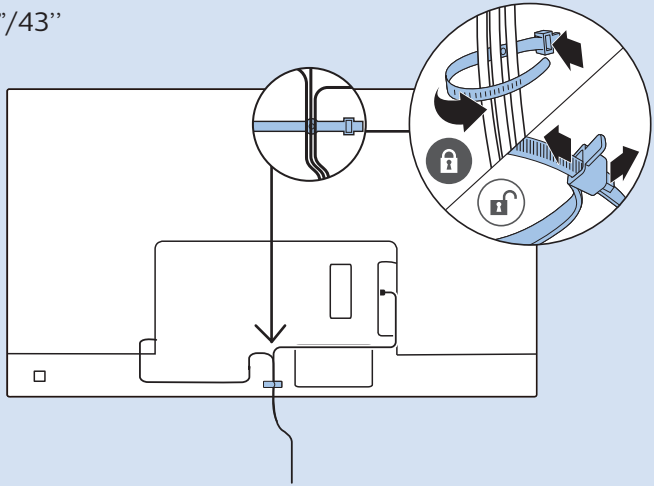

Computer - HDMI

USB Flash Drive

USB Hard Drive

Headphones

Network - Wired (Freeview)

32"/43"

50"

VESA (x, y)

32" (80 cm) 100 mm M6

43" (108 cm) 200x100 mm M6

50" (126 cm) 200x200 mm M6

32"

43"

All registered and unregistered trademarks are property of their respective owners.
Specifications are subject to change without notice.
Philips and the Philips' shield emblem are trademarks of Koninklijke Philips N.V.
and are used under license from Koninklijke Philips N.V.
2018 © TP Vision Europe B.V. All rights reserved.