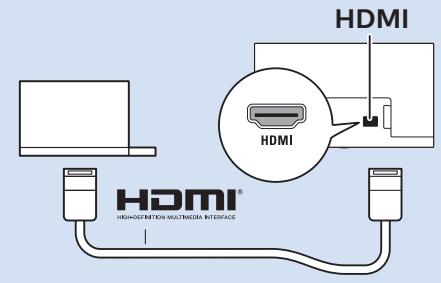

USB Hard Drive

Headphones

Network - Wired (Freeview)

50"

50"

Digital Audio System - HDMI ARC

Digital Audio System - OPTICAL

Blu-ray - HDMI

Computer - HDMI

USB Flash Drive

USB Hard Drive

Headphones

Network - Wired (Freeview)

32"/43"

50"

VESA (x, y)