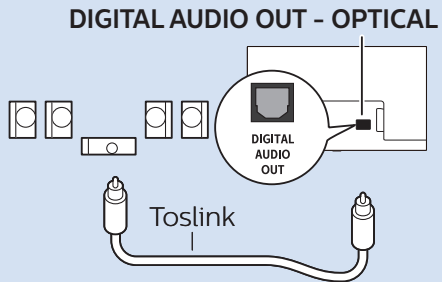

עברית קראו את הוראות הבטיחות

32"/43"

32"/43"

Digital Audio System - HDMI ARC

Digital Audio System - OPTICAL

Blu-ray - HDMI

Computer - HDMI

USB Flash Drive

USB Hard Drive

Headphones

Network - Wired (Freeview)

50"

50"

Digital Audio System - HDMI ARC

Digital Audio System - OPTICAL

Blu-ray - HDMI

Computer - HDMI

USB Flash Drive

USB Hard Drive

Headphones

Network - Wired (Freeview)

32"/43"

50"

VESA (x, y)