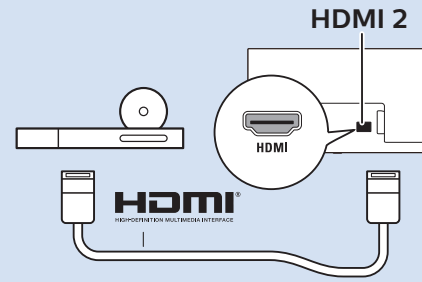

USB Hard Drive

Headphones

Network - Wired (Freeview)

50"

50"

Digital Audio System - HDMI ARC

Digital Audio System - OPTICAL

Blu-ray - HDMI