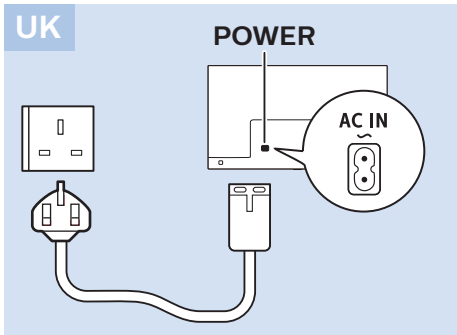

USB Hard Drive

Headphones

Network - Wired (Freeview)

50"

50"

Digital Audio System - HDMI ARC

Digital Audio System - OPTICAL

Blu-ray - HDMI

Computer - HDMI

USB Flash Drive

USB Hard Drive

Headphones

Network - Wired (Freeview)

32"/43"

50"

VESA (x, y)