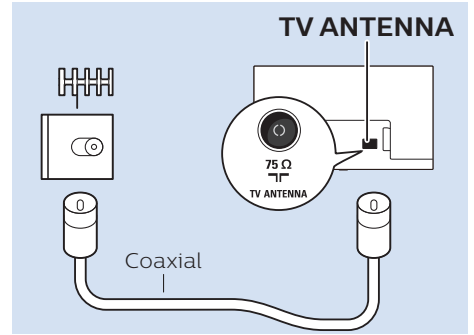

USB Hard Drive

Headphones

Network - Wired (Freeview)

50"

50"

Digital Audio System - HDMI ARC

Digital Audio System - OPTICAL

Blu-ray - HDMI

Computer - HDMI

USB Flash Drive

USB Hard Drive

Headphones

Network - Wired (Freeview)

32"/43"

50"

VESA (x, y)