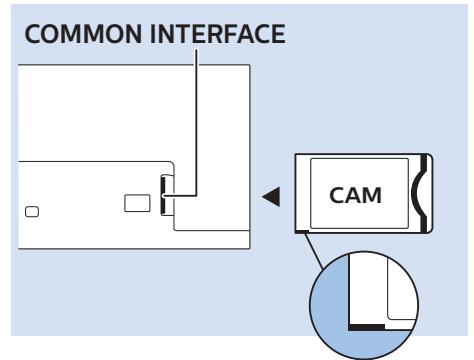

עברית קראו את הוראות הבטיחות

32"/43"

32"/43"

Digital Audio System - HDMI ARC

Digital Audio System - OPTICAL

Blu-ray - HDMI

Computer - HDMI

USB Flash Drive

USB Hard Drive

Headphones

Network - Wired (Freeview)

50"

50"

Digital Audio System - HDMI ARC

Digital Audio System - OPTICAL

Blu-ray - HDMI

Computer - HDMI

USB Flash Drive

USB Hard Drive

Headphones

Network - Wired (Freeview)

32"/43"

50"

VESA (x, y)

32" (80 cm) 100 mm M6

43" (108 cm) 200x100 mm M6

50" (126 cm) 200x200 mm M6

32"

43"

All registered and unregistered trademarks are property of their respective owners.
Specifications are subject to change without notice.
Philips and the Philips' shield emblem are trademarks of Koninklijke Philips N.V.
and are used under license from Koninklijke Philips N.V.
2018 © TP Vision Europe B.V. All rights reserved.