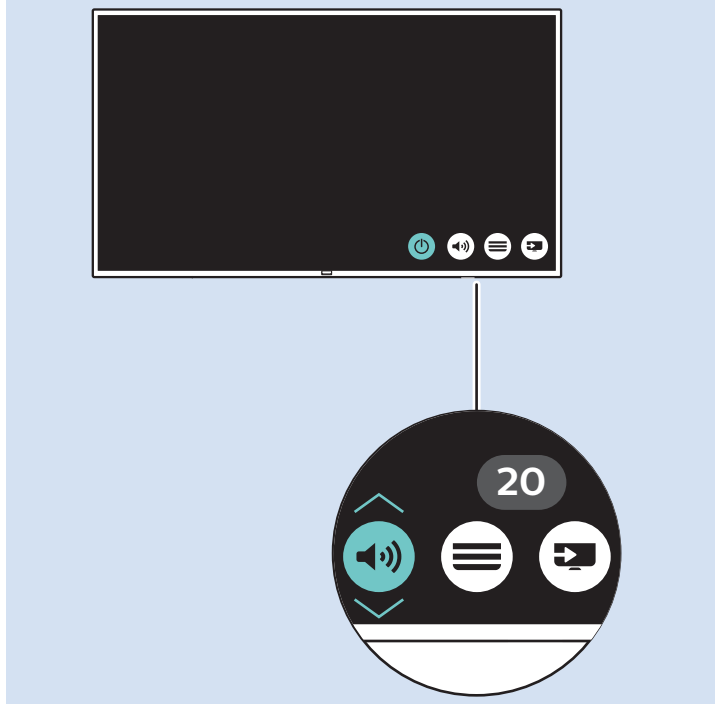

Computer - HDMI

USB Flash Drive

USB Hard Drive

Headphones

Network - Wired (Freeview)

32"/43"

50"

VESA (x, y)

32" (80 cm) 100 mm M6

43" (108 cm) 200x100 mm M6

50" (126 cm) 200x200 mm M6

32"

43"

All registered and unregistered trademarks are property of their respective owners.
Specifications are subject to change without notice.
Philips and the Philips' shield emblem are trademarks of Koninklijke Philips N.V.
and are used under license from Koninklijke Philips N.V.
2018 © TP Vision Europe B.V. All rights reserved.