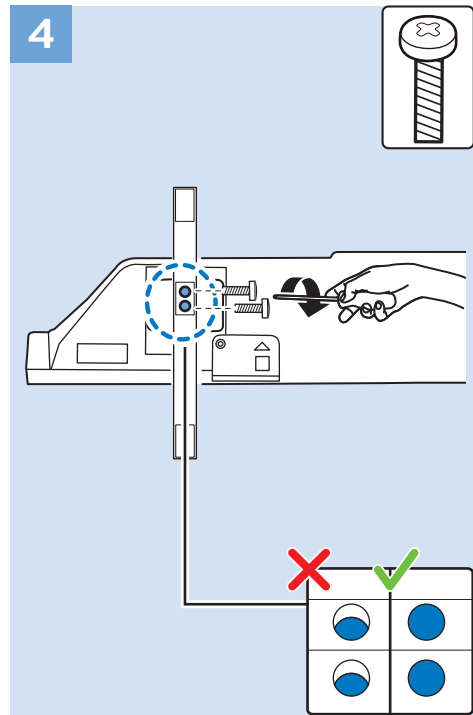

USB Hard Drive

Headphones

Network - Wired (Freeview)

50"

50"

Digital Audio System - HDMI ARC

Digital Audio System - OPTICAL

Blu-ray - HDMI

Computer - HDMI

USB Flash Drive

USB Hard Drive

Headphones

Network - Wired (Freeview)

32"/43"

50"

VESA (x, y)