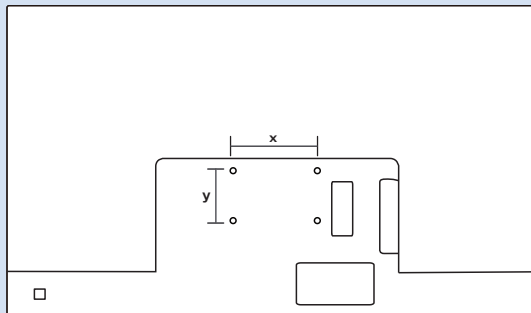

32" (80 cm) 100 mm M6

43" (108 cm) 200x100 mm M6

50" (126 cm) 200x200 mm M6

32"

43"

All registered and unregistered trademarks are property of their respective owners.
Specifications are subject to change without notice.
Philips and the Philips' shield emblem are trademarks of Koninklijke Philips N.V.
and are used under license from Koninklijke Philips N.V.
2018 © TP Vision Europe B.V. All rights reserved.