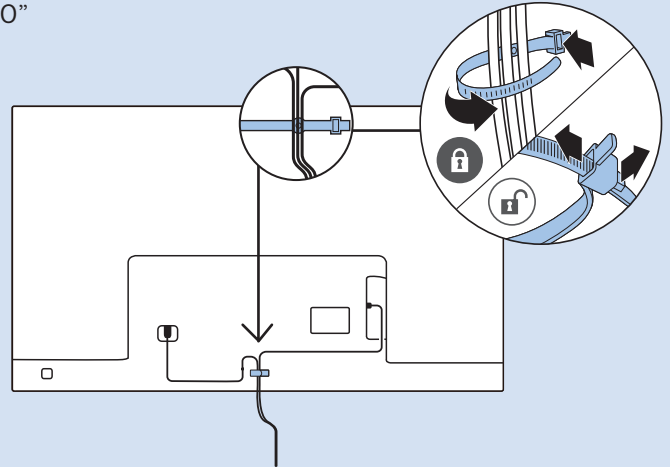

Computer - HDMI

USB Flash Drive

USB Hard Drive

Headphones

Network - Wired (Freeview)

32"/43"

50"

VESA (x, y)

32" (80 cm) 100 mm M6

43" (108 cm) 200x100 mm M6

50" (126 cm) 200x200 mm M6

32"

43"

All registered and unregistered trademarks are property of their respective owners.
Specifications are subject to change without notice.
Philips and the Philips' shield emblem are trademarks of Koninklijke Philips N.V.
and are used under license from Koninklijke Philips N.V.
2018 © TP Vision Europe B.V. All rights reserved.