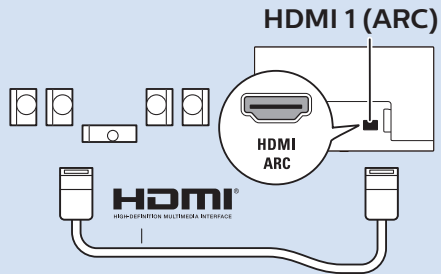

USB Hard Drive

Headphones

Network - Wired (Freeview)

50"

50"

Digital Audio System - HDMI ARC

Digital Audio System - OPTICAL

Blu-ray - HDMI

Computer - HDMI

USB Flash Drive

USB Hard Drive

Headphones

Network - Wired (Freeview)

32"/43"

50"

VESA (x, y)