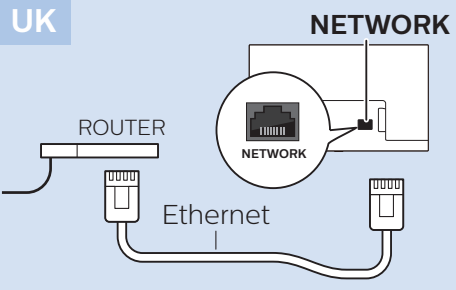

Computer - HDMI

USB Flash Drive

USB Hard Drive

Headphones

Network - Wired (Freeview)

32"/43"

50"

VESA (x, y)