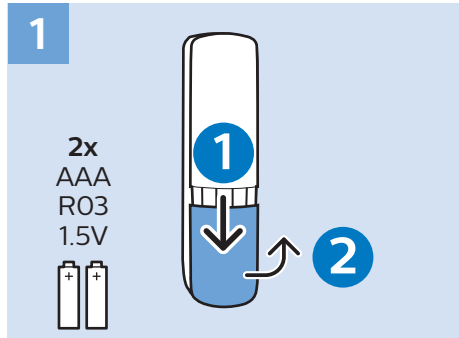

32" (80 cm) 100 mm M6

43" (108 cm) 200x100 mm M6

50" (126 cm) 200x200 mm M6

32"

43"

All registered and unregistered trademarks are property of their respective owners.
Specifications are subject to change without notice.
Philips and the Philips' shield emblem are trademarks of Koninklijke Philips N.V.
and are used under license from Koninklijke Philips N.V.
2018 © TP Vision Europe B.V. All rights reserved.