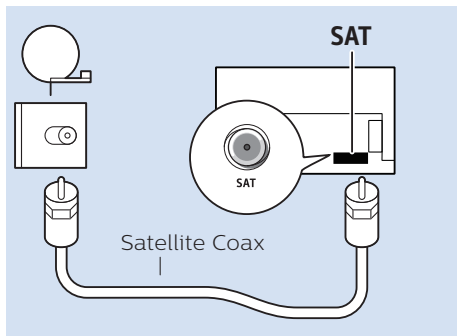

VESA (x, y)  
49" (123 cm) 200x200 M6  
55" (139 cm) 300x200 M6  
65" (164 cm) 400x200 M6

[www.philips.com/connectivityguide](http://www.philips.com/connectivityguide)