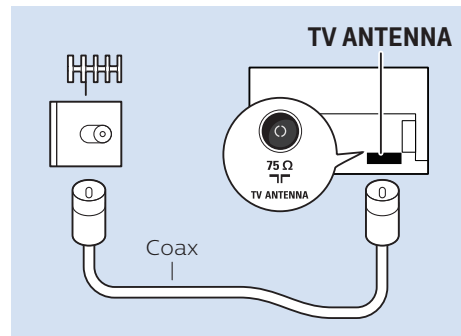

VESA (x, y)  
49" (123 cm) 200x200 M6  
55" (139 cm) 300x200 M6  
65" (164 cm) 400x200 M6

[www.philips.com/connectivityguide](http://www.philips.com/connectivityguide)