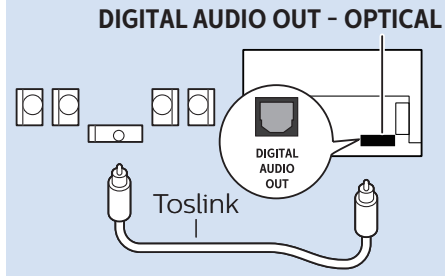

Digital Audio System - OPTICAL