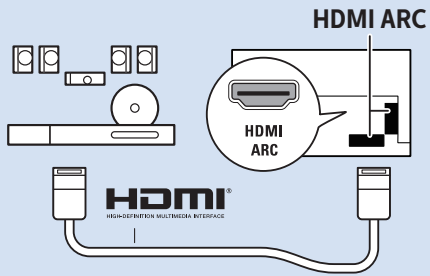

VESA (x, y)  
49" (123 cm) 200x200 M6  
55" (139 cm) 300x200 M6  
65" (164 cm) 400x200 M6

[www.philips.com/connectivityguide](http://www.philips.com/connectivityguide)

## Home Theatre System - HDMI ARC